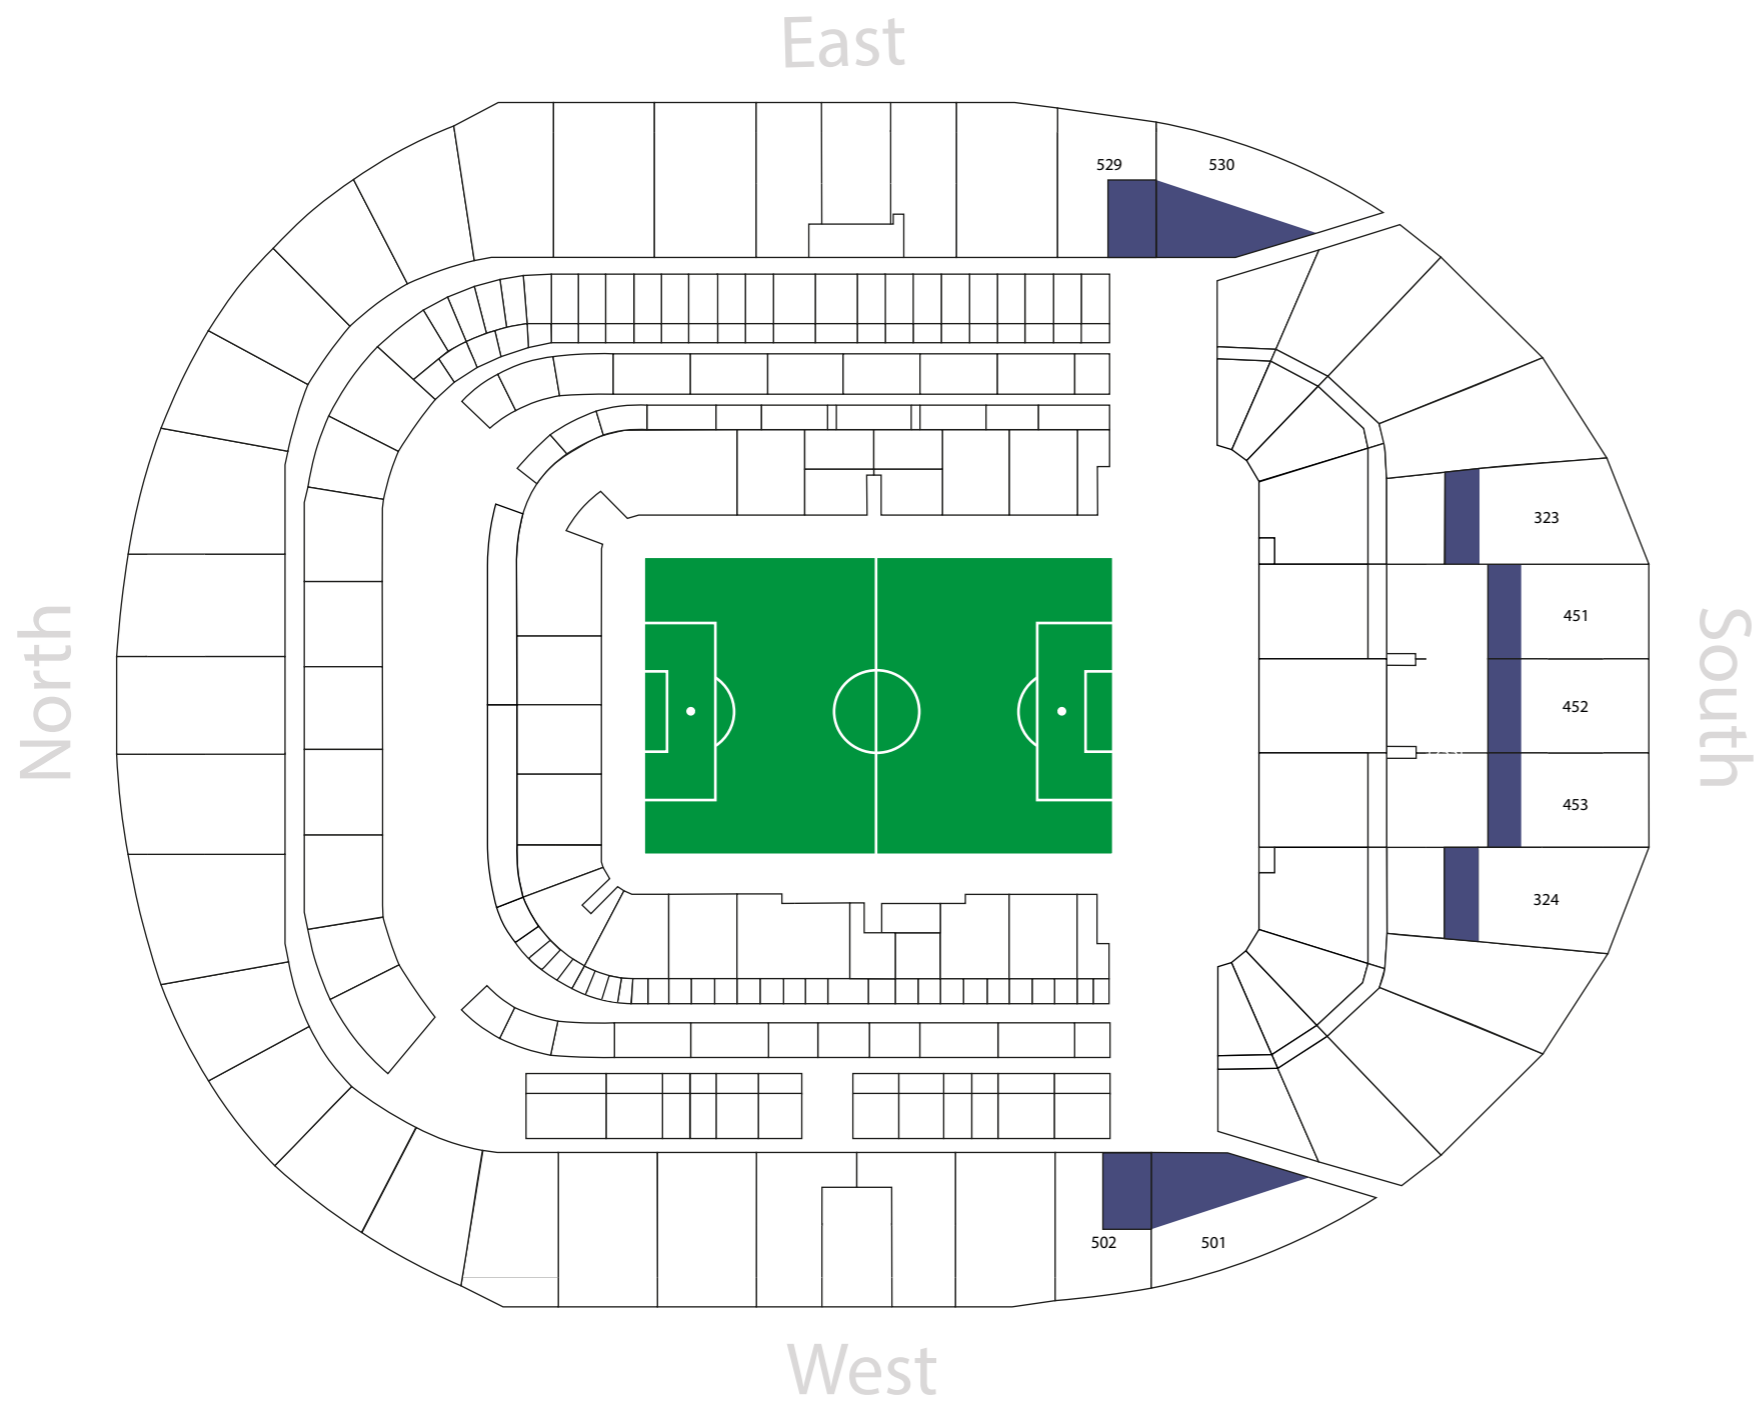

# Tottenham Hotspur Stadium | 2024 / 2025 1882 Season Ticket Prices

	Adult	Senior	Young Adult	Junior
	£2,233	n/a	n/a	n/a

1882 Season Ticket